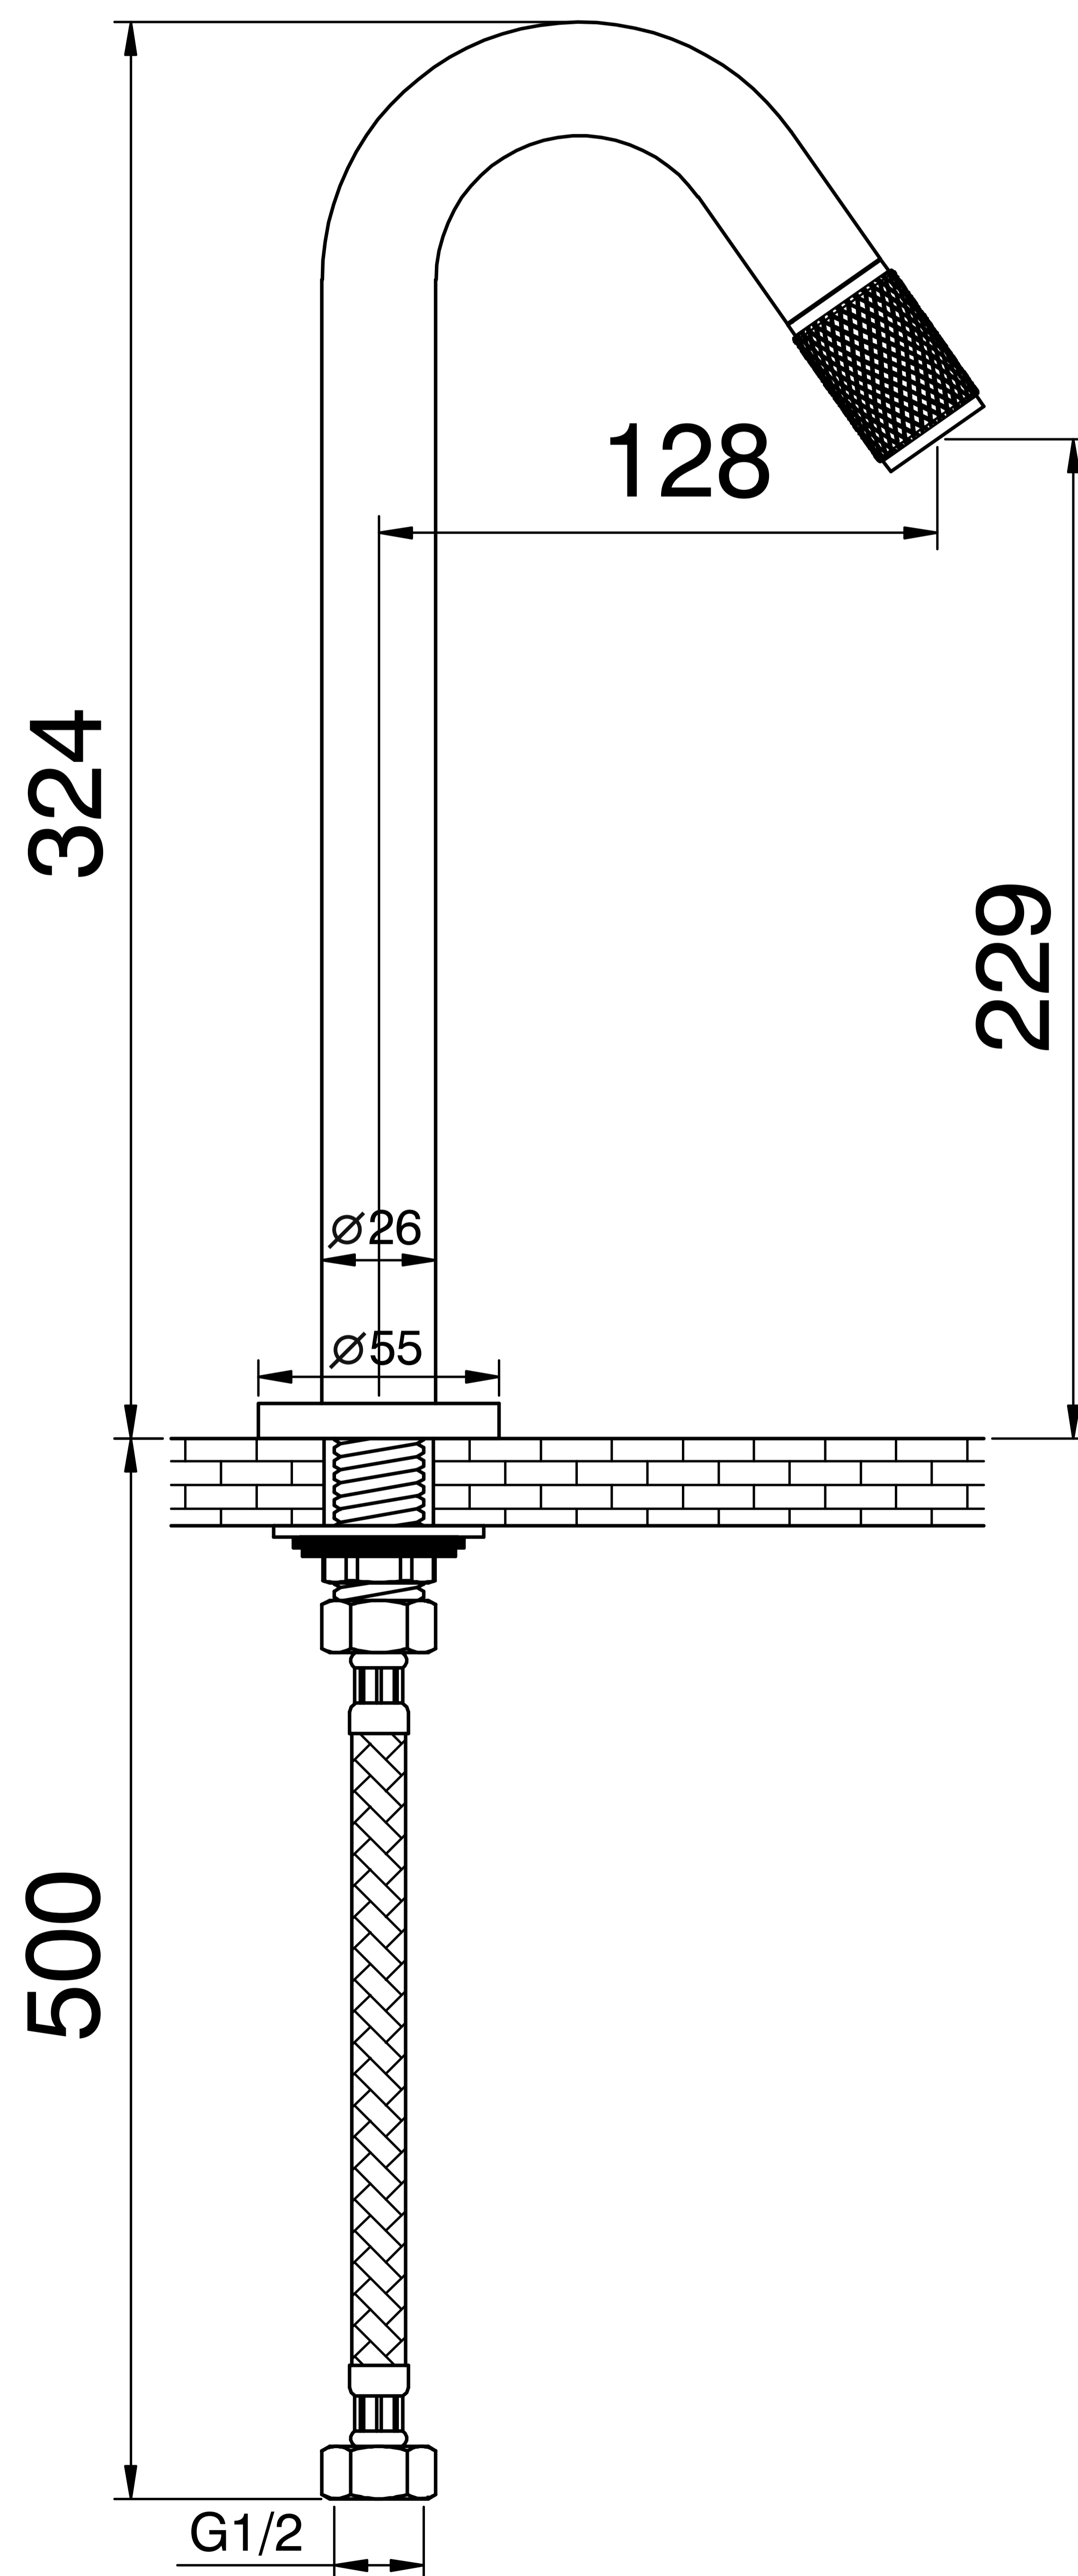

Deck Mounted Tall Basin Tap Mouth Operated

Product Code : 1312

Technical Drawing

All dimension are in **mm**